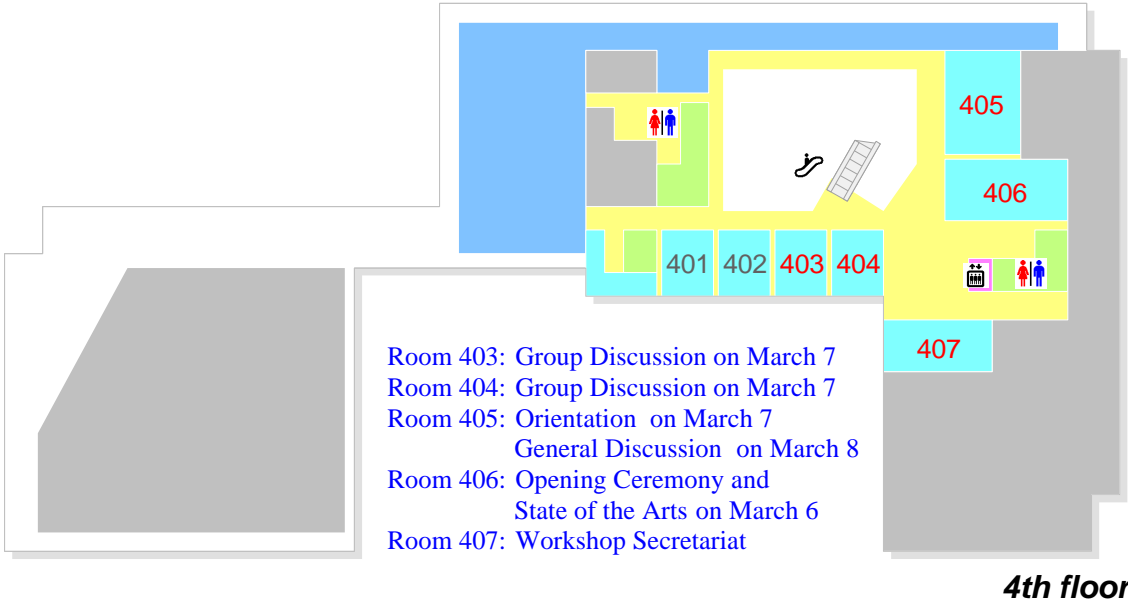

**GUIDE PLAN OF CONGRESS CENTER**

The Tsukuba International Congress Center  
 "EPOCHAL TSUKUBA"  
 Takezono 2-20-3, Tsukuba, Ibaraki 305-0032, Japan  
 Tel: +81-298-61-0001, Fax: +81-298-61-1209  
 Direct Dialing +81-298-61-0610 during the workshop

# GUIDE MAP TO CONGRESS CENTER

U.S.-Japan Workshop on  
Soil-Structure Interaction  
March 6-8, 2001, Tsukuba

*Buses from Narita Airport, Tokyo and JR stations arrive at Tsukuba enter.  
Daiich Hotel stands beside Tsukuba Center  
Epochal is 15-minute walk from Tsukuba Center through a pedestrian path*