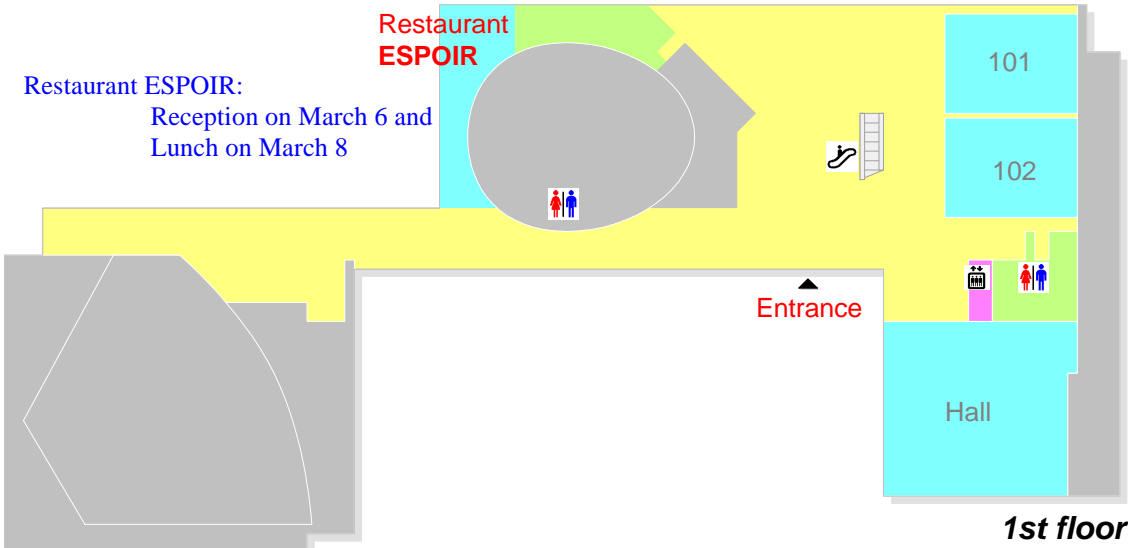

GUIDE PLAN OF CONGRESS CENTER

The Tsukuba International Congress Center
"EPOCHAL TSUKUBA"
Takezono 2-20-3, Tsukuba, Ibaraki 305-0032, Japan
Tel: +81-298-61-0001, Fax: +81-298-61-1209
Direct Dialing +81-298-61-0610 during the workshop