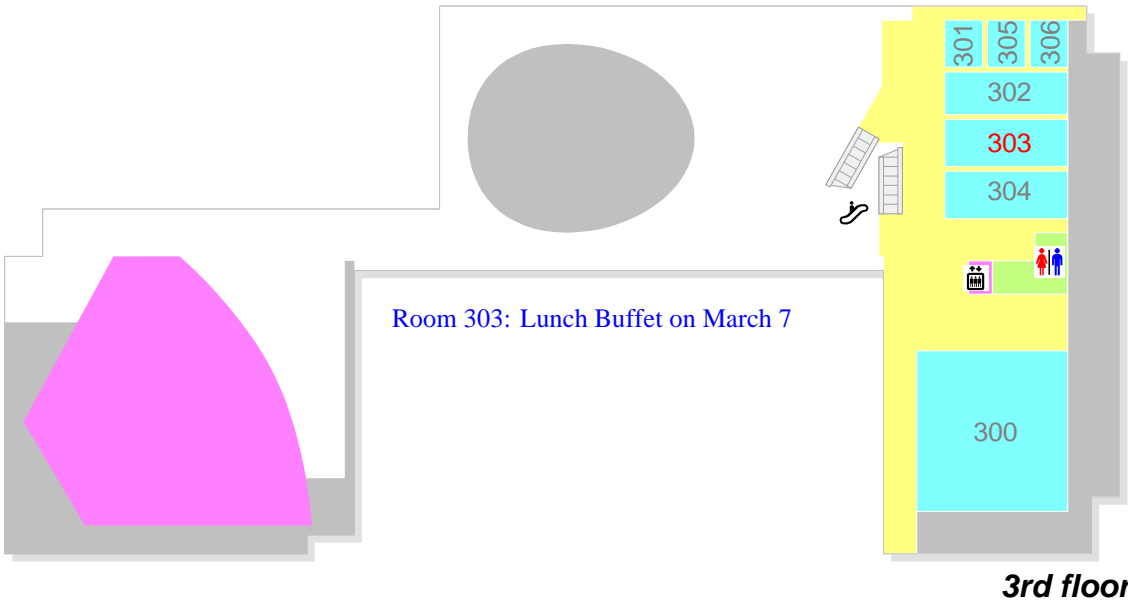

GUIDE PLAN OF CONGRESS CENTER

The Tsukuba International Congress Center
"EPOCHAL TSUKUBA"
Takezono 2-20-3, Tsukuba, Ibaraki 305-0032, Japan
Tel: +81-298-61-0001, Fax: +81-298-61-1209
Direct Dialing +81-298-61-0610 during the workshop